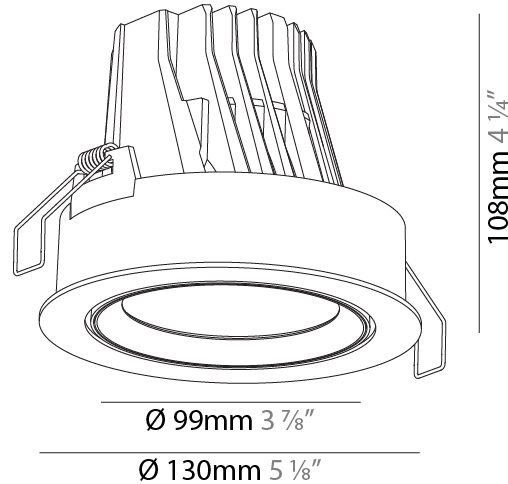

GENERAL

Series: Mechaniq Round
 Brand: Prolicht
 Division: Architectural
 Mounting Type: Recessed
 Mounting Location: Ceiling
 Subcategory: Downlight

PHYSICAL

Shape: Round
 Diameter (mm): 130
 Diameter (in): 5 1/8
 Height (mm): 108
 Height (in): 4 1/4
 Ceiling Thickness (mm): 10 / 12.5 / 15
 Ceiling Thickness (in): 3/8 or 1/2 or 9/16
 Min. Recessing Depth (mm): 130
 Min. Recessing Depth (in): 5 1/8
 Light Distribution: Adjustable / Downlight
 Weight (kg): 0.707
 Weight (lbs): 1.56
 Fixture Finish: SSR / BKV / CWI / CRY / HAB / UFT / ITA / RUA / FTG / MYG / LOD / PUS / FRO / FUP / KIA / POP / BLS / SPG / MEY / GOH / GUM / CHC / COM / ABZ / JAG / OBR / MOS / ROR
 Fixture Material: Aluminum Die Cast
 Cut-out Measurements: 120mm / 4 3/4"

LED

Number of LEDs: 1
 Color Temperature (°K): 2700 / 3000 / 3500 / 4000
 Max. Delivered Lumen (lm): 2960 / 3030 / 3185 / 3250
 CRI: >90 CRI
 Lamp Life (hrs): 50000

OPTICAL

Reflector: 18 / 26 / 40
 Adjustability: Rotational 355°; Tilt 30°

RATINGS AND CERTIFICATIONS

Certified By: Certified for North American Standards
 IP rating: IP20

PROJECT	_____
TYPE	_____
SPECIFIER	_____
QUANTITY	_____
DATE	_____

120mm 4 3/4" 130mm 5 1/8" 10 | 15mm 3/8" | 9/16" 30° 355°

GENERAL

Series: Mechaniq Round
 Brand: Prolicht
 Division: Architectural
 Mounting Type: Recessed
 Mounting Location: Ceiling
 Subcategory: Downlight

PHYSICAL

Shape: Round
 Diameter (mm): 182
 Diameter (in): 7 3/16
 Height (mm): 155
 Height (in): 6 1/8
 Ceiling Thickness (mm): 10 / 12.5 / 15
 Ceiling Thickness (in): 3/8 or 1/2 or 9/16
 Min. Recessing Depth (mm): 180
 Min. Recessing Depth (in): 7 1/16
 Light Distribution: Adjustable / Downlight
 Weight (kg): 1.727
 Weight (lbs): 3.81
 Fixture Finish: SSR / BKV / CWI / CRY / HAB / UFT / ITA / RUA / FTG / MYG / LOD / PUS / FRO / FUP / KIA / POP / BLS / SPG / MEY / GOH / GUM / CHC / COM / ABZ / JAG / OBR / MOS / ROR
 Fixture Material: Aluminum Die Cast
 Cut-out Measurements: 180mm / 7 1/16"