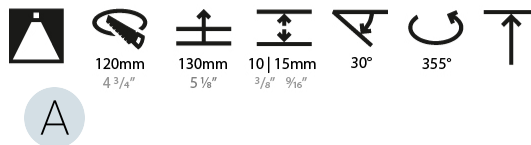

GENERAL

Series: Mechniq Round
Brand: Prolicht
Division: Architectural
Mounting Type: Recessed
Mounting Location: Ceiling
Subcategory: Downlight

PHYSICAL

Shape: Round
Diameter (mm): 130
Diameter (in): 5 1/8
Height (mm): 108
Height (in): 4 1/4
Ceiling Thickness (mm): 10 / 12.5 / 15
Ceiling Thickness (in): 3/8 or 1/2 or 9/16
Min. Recessing Depth (mm): 130
Min. Recessing Depth (in): 5 1/8
Light Distribution: Adjustable / Downlight
Weight (kg): 0.707
Weight (lbs): 1.56
Fixture Finish: SSR / BKV / CWI / CRY / HAB / UFT / ITA / RUA / FTG / MYG / LOD / PUS / FRO / FUP / KIA / POP / BLS / SPG / MEY / GOH / GUM / CHC / COM / ABZ / JAG / OBR / MOS / ROR
Fixture Material: Aluminum Die Cast
Cut-out Measurements: 120mm / 4 3/4"

ELECTRICAL

Lamp Type: LED (Zhaga Standard)
Total Output Wattage (W): 12 / 15
Dimming: Tri-Mode (Non-Dimming and Phase Dimming (120Vac only) and 0-10V Dimming)
Driver Included: No
Driver Location: Recessed Housing
Driver Type: Constant Current - Universal
Housing: See components
Input Voltage (V): 120 - 277
Constant Current (MA): 350

LED

Number of LEDs: 1
Color Temperature (°K): 2700 / 3000 / 3500 / 4000
Max. Delivered Lumen (lm): 830 / 930 / 1010 / 1030
CRI: >90 CRI
Lamp Life (hrs): 50000

OPTICAL

Reflector°: 8
Adjustability: Rotational 355°, Tilt 30°

RATINGS AND CERTIFICATIONS

Certified By: Certified for North American Standards
IP rating: IP20